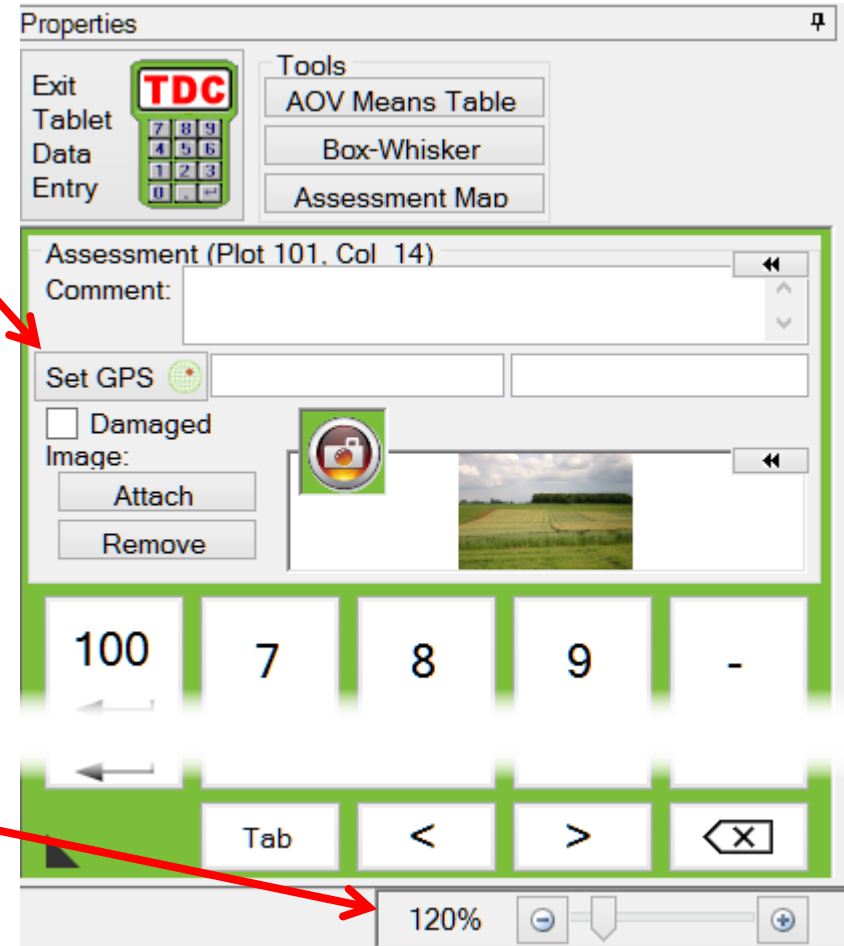

What's New in ARM Tablet Data Collector

- Assessment editor button to record GPS on-demand
- Added second method to zoom-in or zoom-out:
 - Pinch-to-zoom grids - **new**
 - Click-to-zoom tool on all editors

New Tablet Hardware

- HarvestMaster Mesa 2
 - 7 inch Windows 8.1/10 tablet
 - Waterproof, dustproof
 - Planned for release in 2Q2106
- Motion Computing CL920
 - 10 inch Windows 8.1 tablet
 - Rain resistant, dustproof
 - Available 1Q2016

GDM and HarvestMaster

ARM Connect to
HarvestMaster
Mirus Software:

- ARM pushes field or trial map to Mirus
- Mirus uses with:
 - HarvestMaster Harvest Data Systems
 - Research sprayers
 - Other research equipment
- Mirus pushes harvest results to ARM