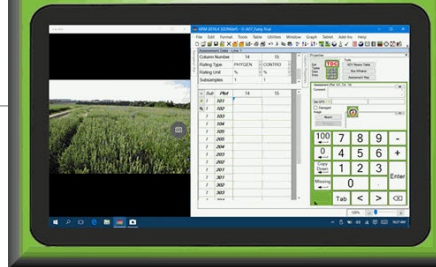

# Copy-Paste with Excel

---

- *Use clipboard function to transfer data into ARM trials*
- **Pros:** Simple, no ARM required, free
- **Cons:** No data entry features, manual -> error-prone, time-consuming

# Excel Rating Shell

---

- *ARM-generated spreadsheet transfers data directly into ARM*
- **Pros:** “hands off”, simple set-up, free
- **Cons:** No data entry features, limited data review, manual “pull” action

## Tablet Data Collector (TDCx)

- *Bring ARM to the field for direct data entry*
- **Pros:** no data transfer; all ARM features/fields available; features include: plot photos, data review
- **Cons:** no concurrent data entry, Windows only, expensive (+1 license, hardware, upkeep)